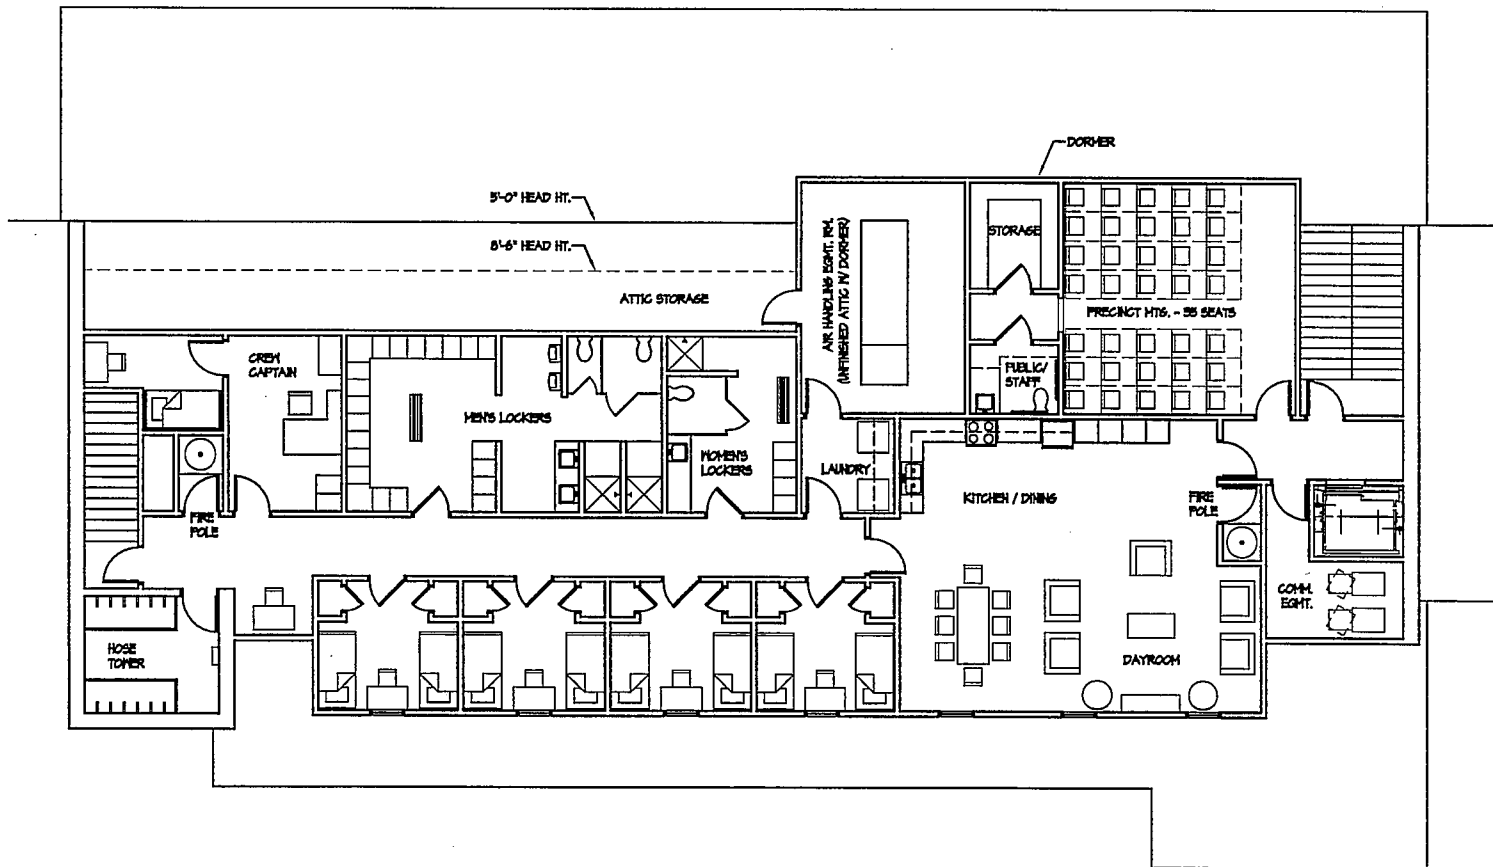

1 FIRST FLOOR - SCHEME F 7,473 GSF
 1/16"=1'-0"

2 SECOND FLOOR - SCHEME F
 1/16" = 1'-0"

3,657 GSF

3062 GSF HAMPTON FIRE/RESCUE
 595 GSF PRECINCT MEETING ROOM
 STORAGE & RESTROOM